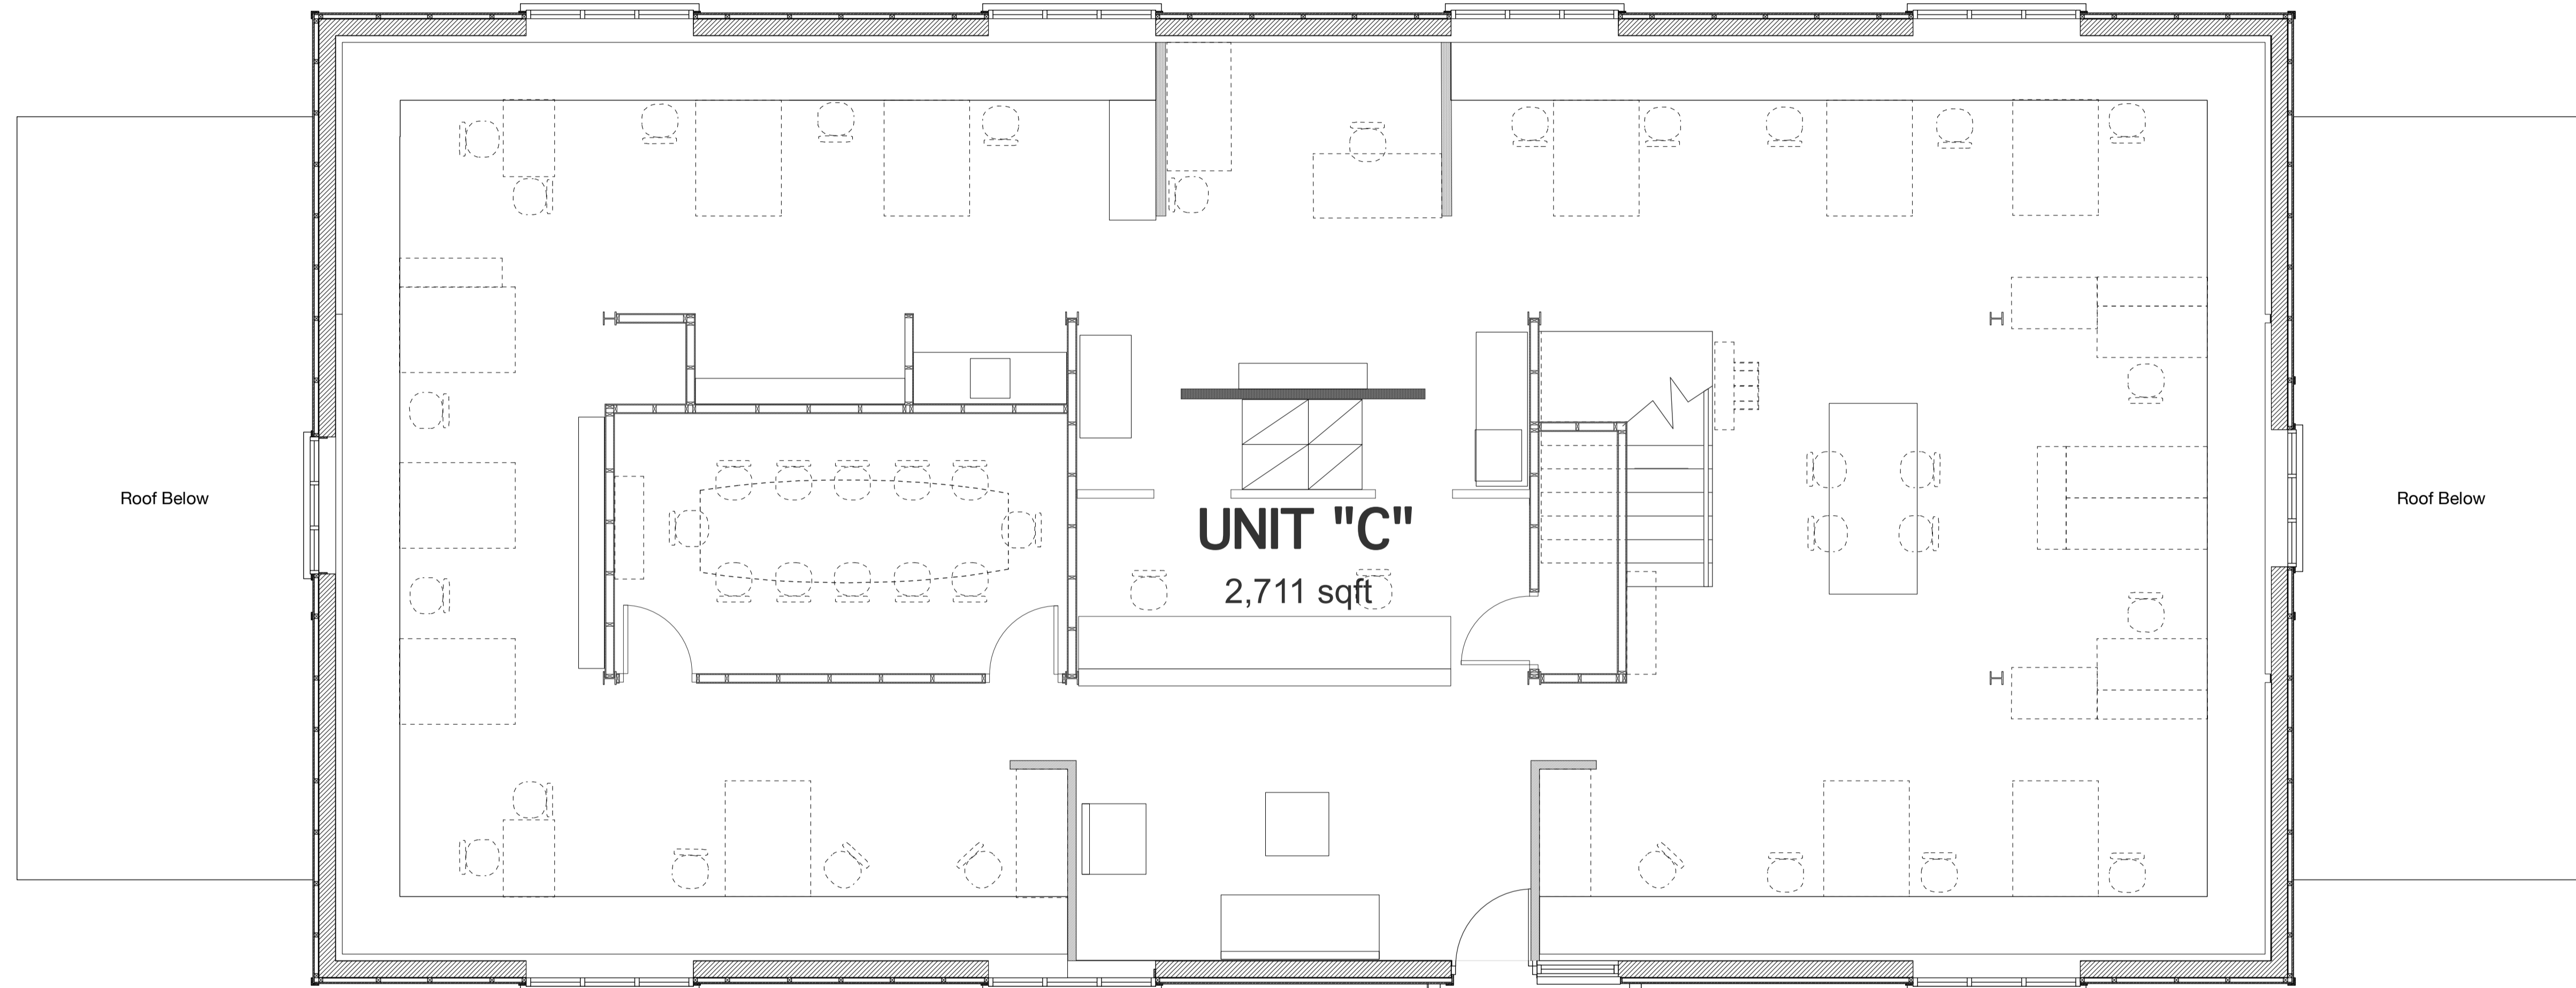

793 sqft

Loft

UNIT "C"

2,711 sqft

North

Upper Floor

Gross Area: 2,911 sqft